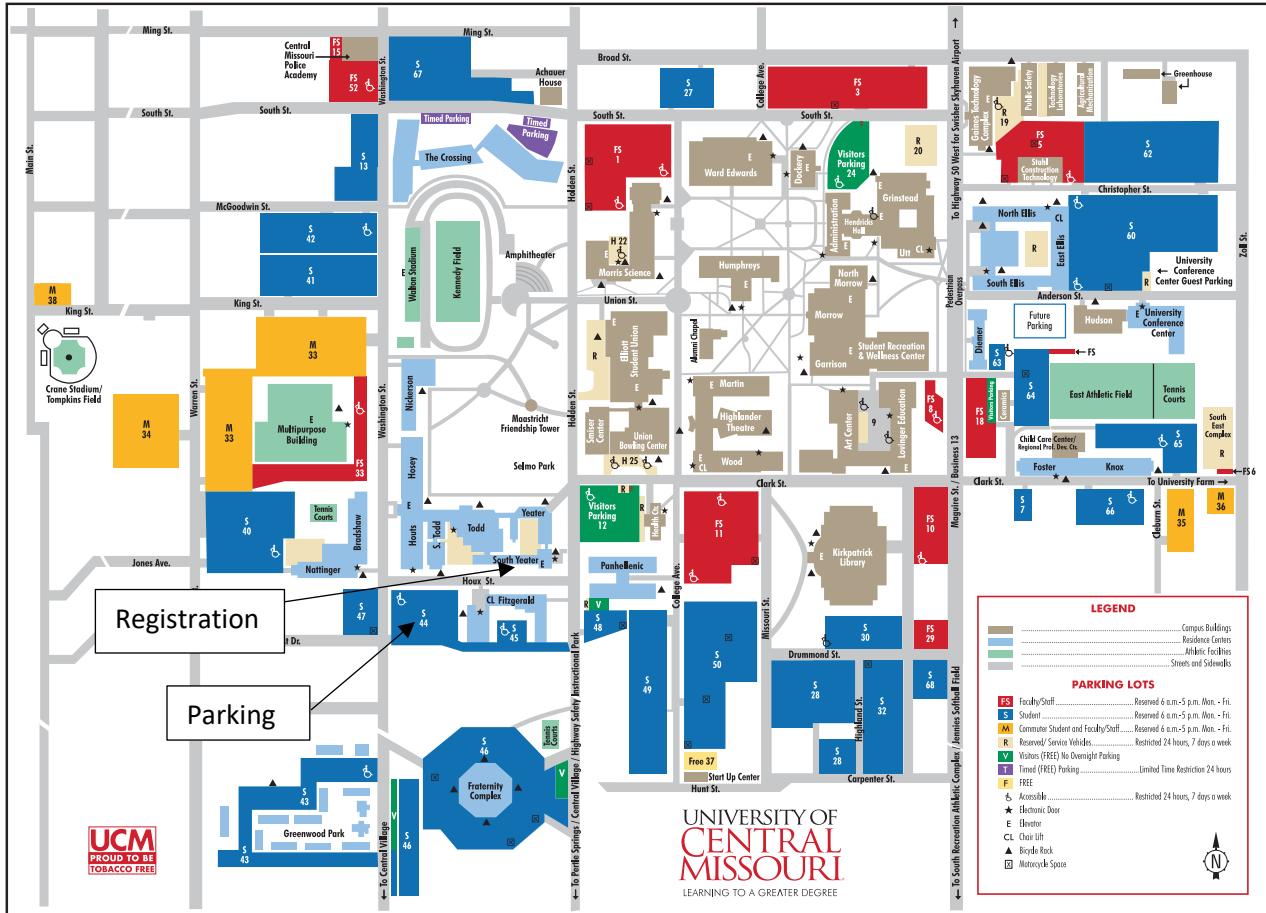

Registration

Parking

LEGEND

- Campus Buildings
- Residence Centers
- Athletic Facilities
- Streets and Sidewalks

PARKING LOTS

- **FS** Faculty/Staff ..... Reserved 6 a.m.-5 p.m. Mon. - Fri.
- **S** Student ..... Reserved 6 a.m.-5 p.m. Mon. - Fri.
- **M** Commuter Student and Faculty/Staff ..... Reserved 6 a.m.-5 p.m. Mon. - Fri.
- **R** Reserved/Service Vehicles ..... Reserved 24 hours, 7 days a week
- **V** Visitors (FREE) No Overnight Parking
- **T** Timed (FREE) Parking ..... Limited Time Restriction 24 hours
- **F** FREE ..... Restricted 24 hours, 7 days a week
- **♿** Accessible
- **★** Electronic Door
- **⚡** Elevator
- **CL** Check Lift
- **▲** Bicycle Rack
- **⊞** Motorist Space